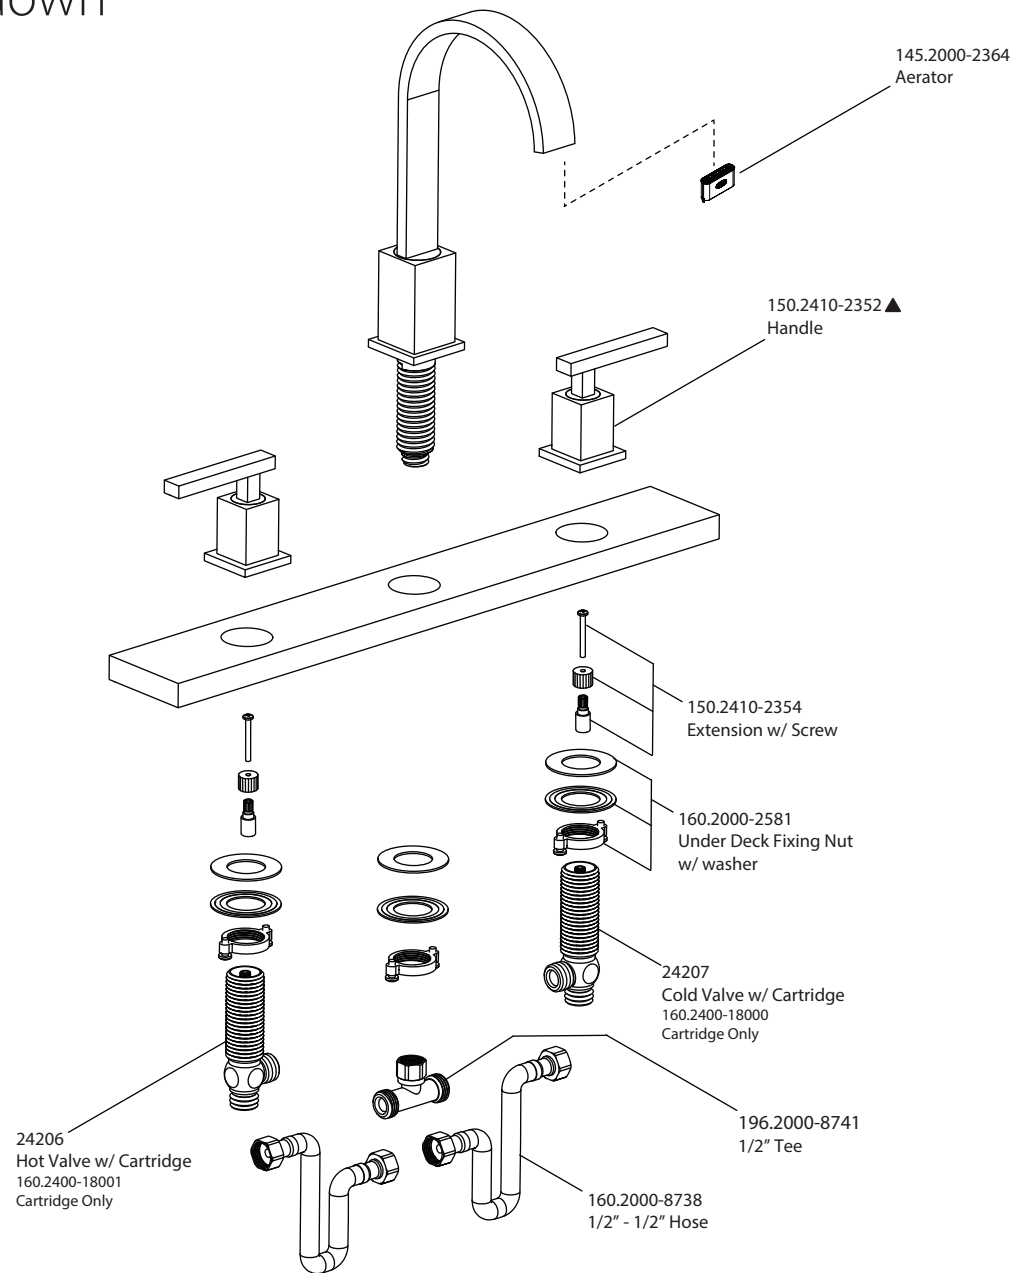

Product Parts Breakdown

isenberg
innovation+design

150.2000

Ver 2.55