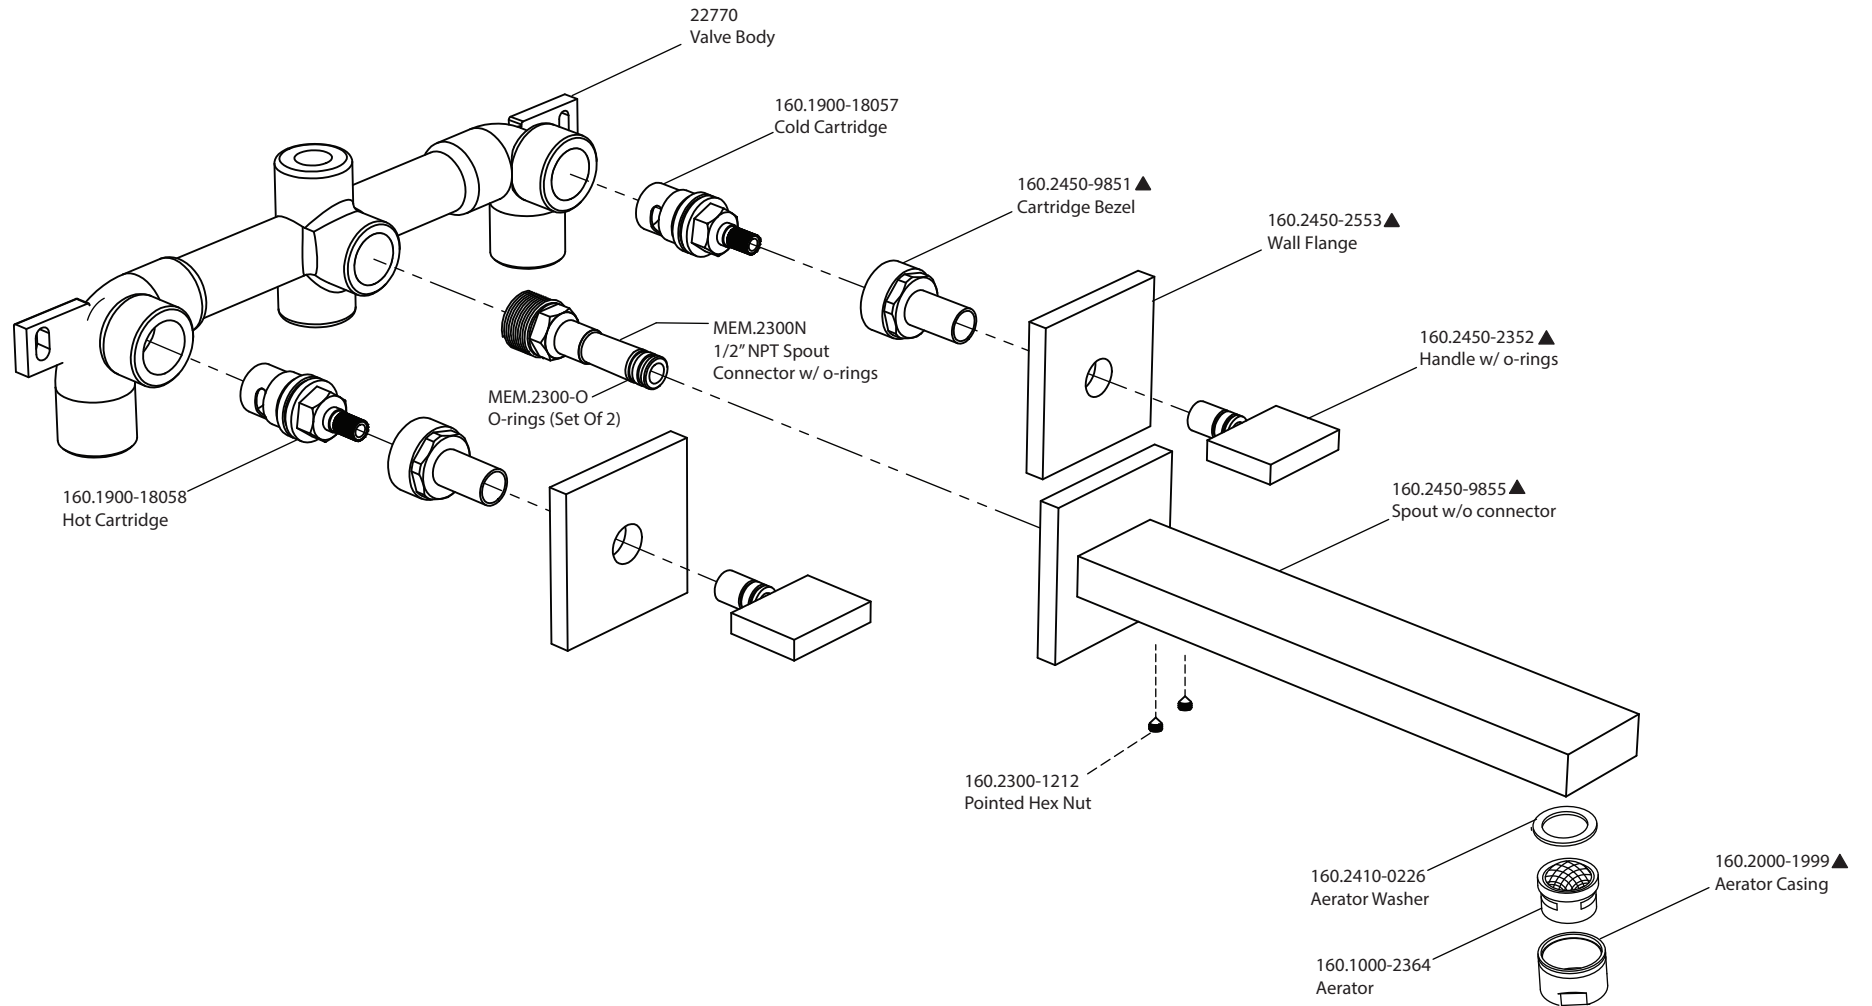

Product Parts Breakdown

isenberg
innovation+design

160.1900

Ver 2.59